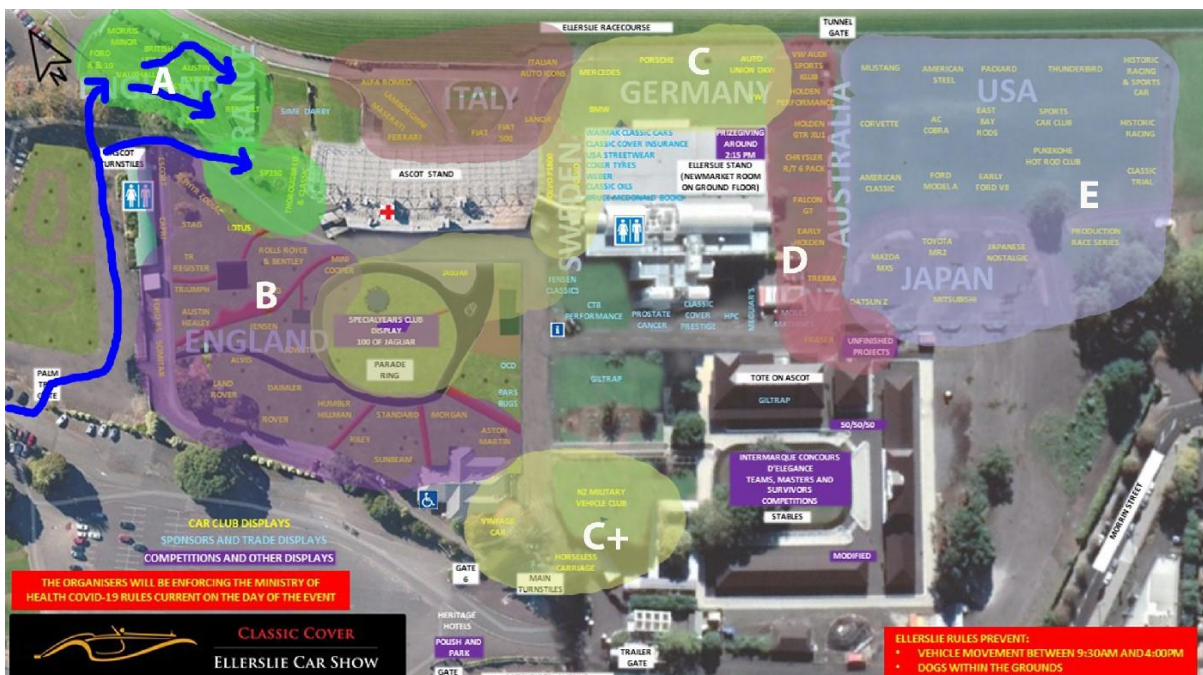

Directions to site at Ellerslie

From Greenlane Rd turn onto Ellerslie Racecourse Dr. Right at the first roundabout. Left at the second roundabout onto Palm Tree Lane.

Keep to the left in the Palm Tree gate coned lane. Follow the blue arrows shown on this map across the Parking area through the upper gate to your designated site.

HAVE YOUR WINDSCREEN STICKER ON AND YOUR VACCINE PASS READY. MASKS RECOMMENDED.