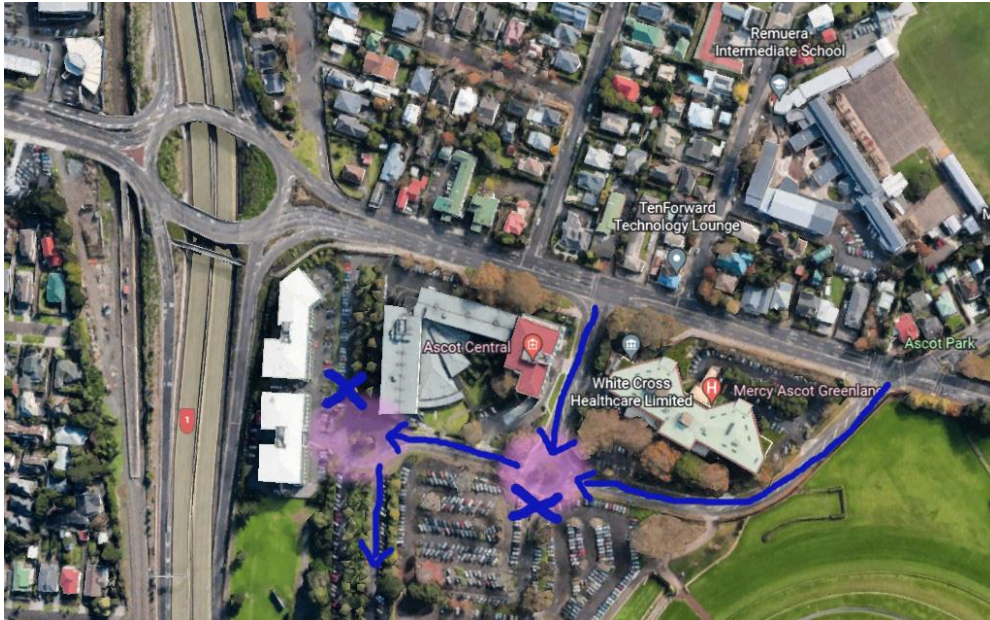

Directions to site at Ellerslie

HAVE YOUR WINDSCREEN STICKER ON.

Access from Greenlane Rd is at either set of lights. Right or straight at the first roundabout. Left at the second roundabout onto Palm Tree Lane.

Keep to the left in the Palm Tree gate coned lane.

Follow the black arrows shown on this map across the Parking area through the upper gate to your designated site.

ELLERSLIE RACECOURSE

EURO
CAR
CLUB

ITALIAN
AUTO ICONS