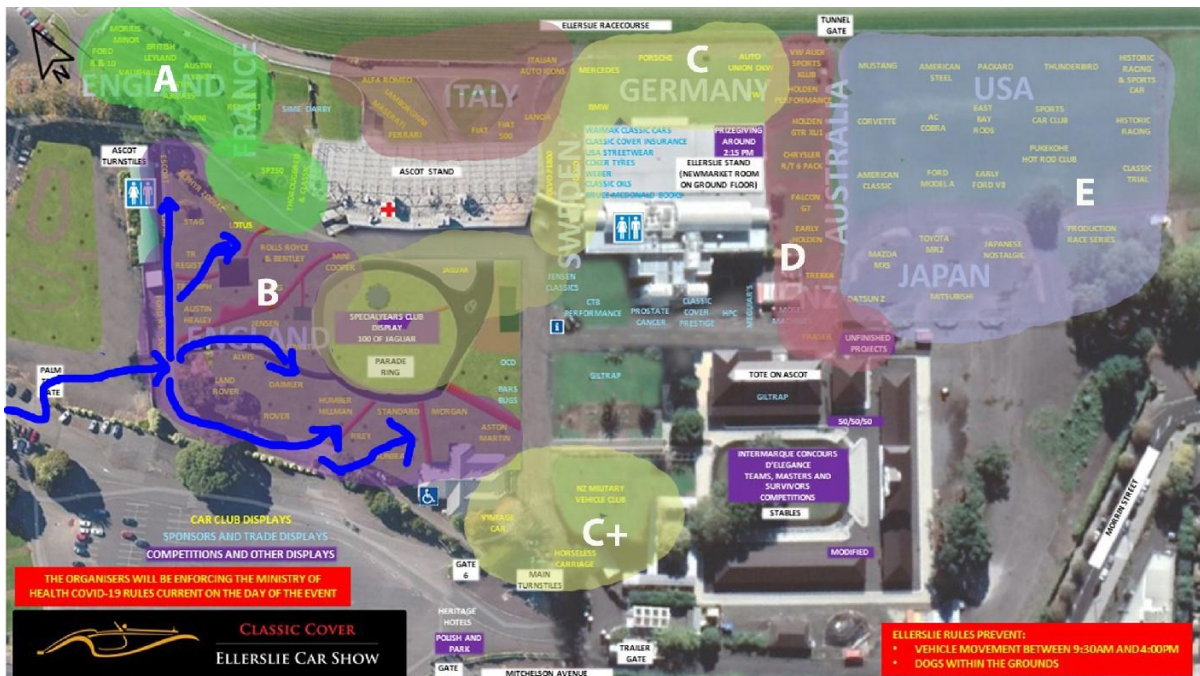

Directions to site at Ellerslie

From Greenlane Rd turn onto Ellerslie Racecourse Dr. Right at the first roundabout. Left at the second roundabout onto Palm Tree Lane.

Keep to the left in the Palm Tree gate coned lane. Follow the blue arrows on the below map to your designated site.

HAVE YOUR WINDSCREEN STICKER ON AND YOUR VACCINE PASS READY. MASKS RECOMMENDED.