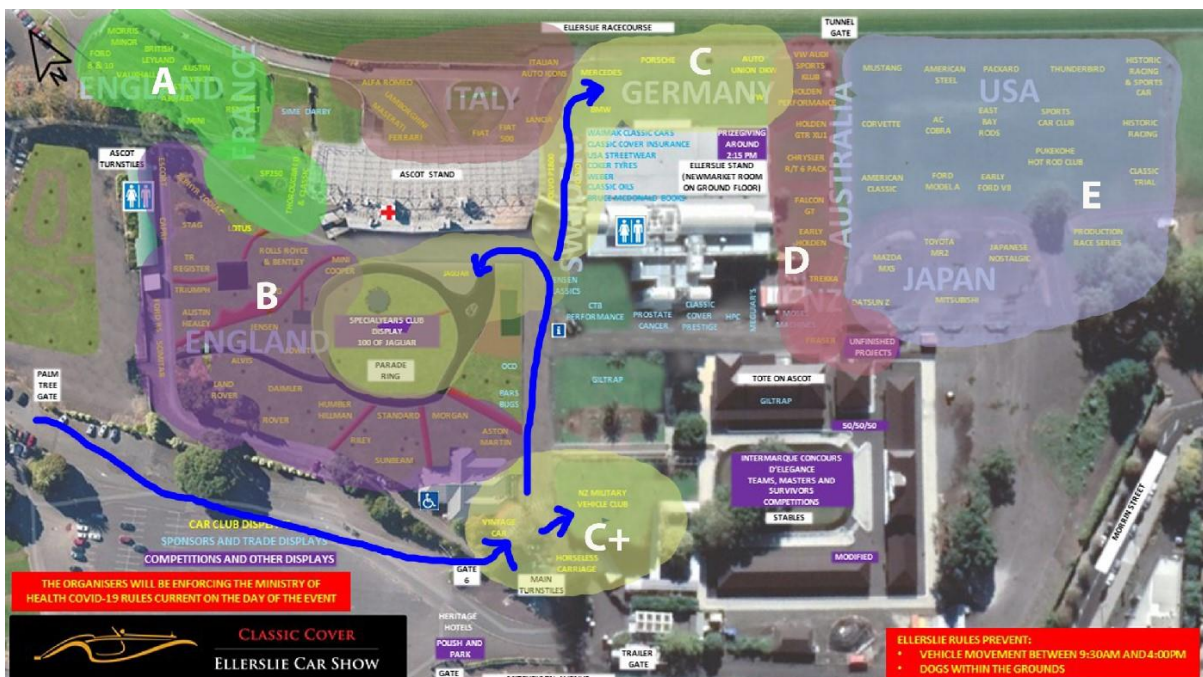

Directions to site at Ellerslie

From Greenlane Rd turn onto Ellerslie Racecourse Dr. Right at the first roundabout. Left at the second roundabout onto Palm Tree Lane.

Keep to the right of the Palm Tree gate coned lane and enter through the main gate. Follow the blue arrows on the below map to your designated site.

HAVE YOUR WINDSCREEN STICKER ON AND YOUR VACCINE PASS READY. MASKS RECOMMENDED.