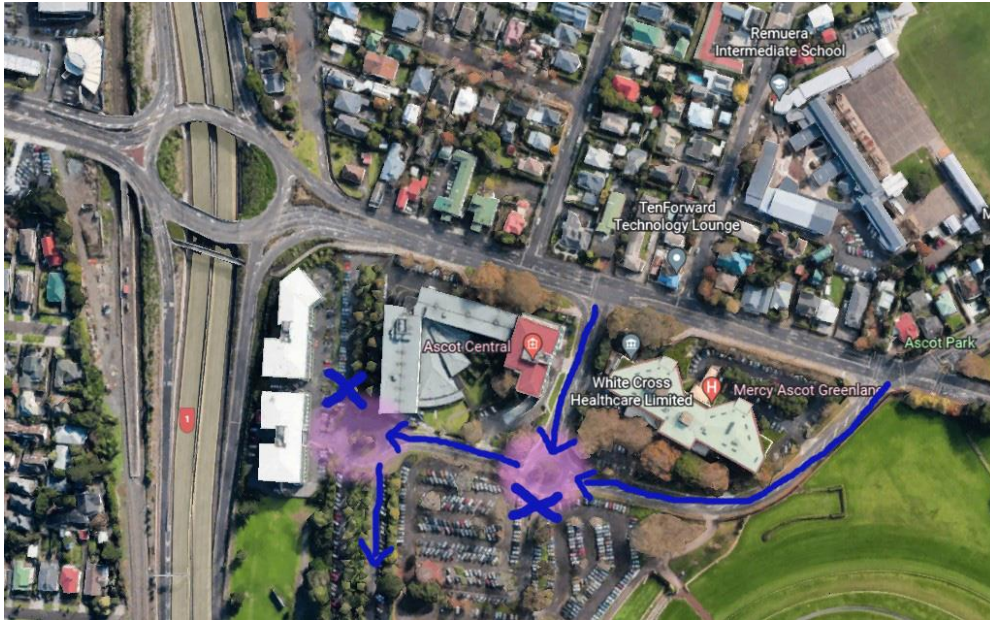

Directions to site at Ellerslie

HAVE YOUR WINDSCREEN STICKER ON.

Access from Greenlane Rd is at either set of lights. Right or straight at the first roundabout. Left at the second roundabout onto Palm Tree Lane.

Keep to the right of Palm Tree gate coned lane and enter via **Gate 7**. Follow the arrows as shown on the below map to your mustering site.