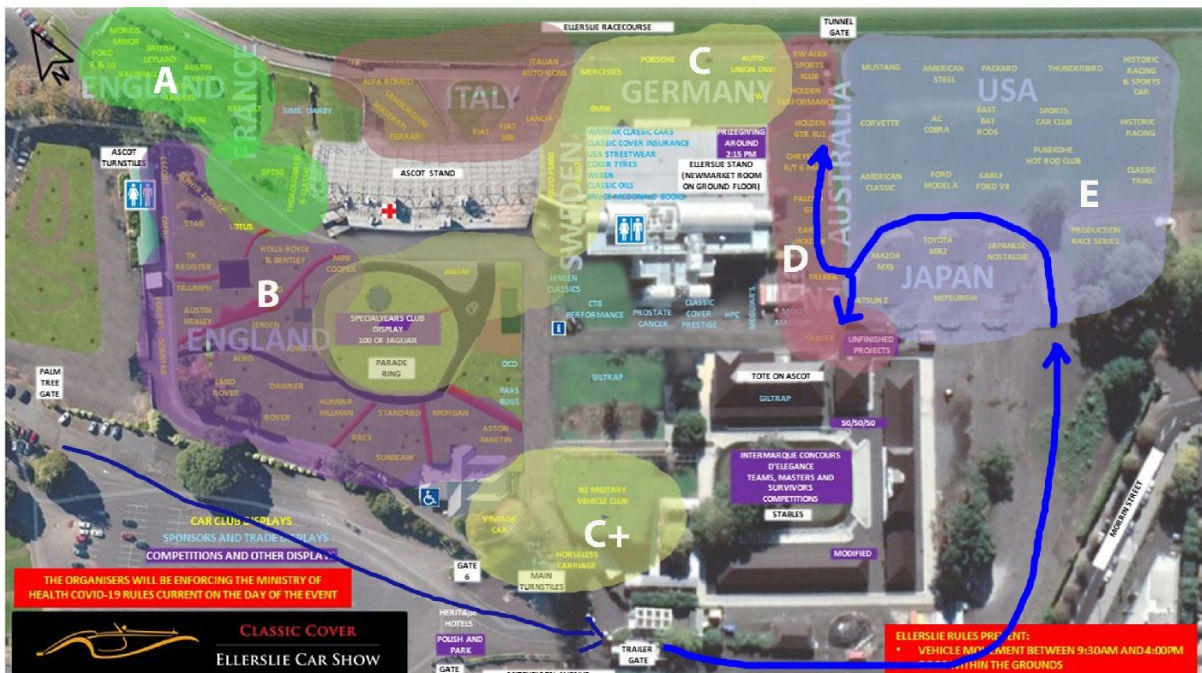

Directions to site at Ellerslie

From Greenlane Rd turn onto Ellerslie Racecourse Dr. Right at the first roundabout. Left at the second roundabout onto Palm Tree Lane.

Keep to the right of Palm Tree gate coned lane and enter through the Trailer Gate. Follow the blue arrows on the below map to your designated site.

HAVE YOUR WINDSCREEN STICKER ON AND YOUR VACCINE PASS READY. MASKS RECOMMENDED.