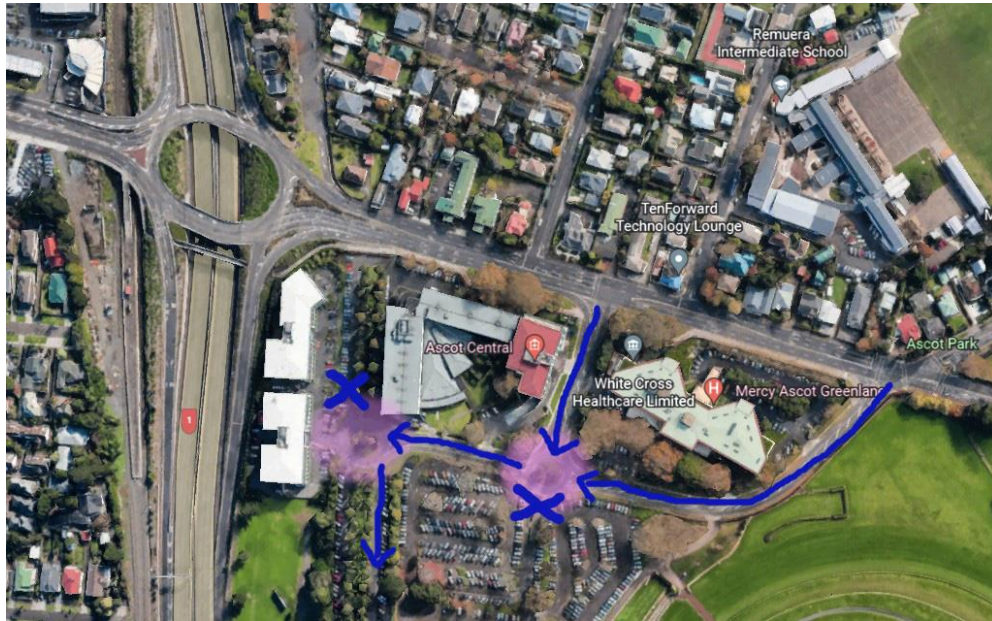

Directions to site at Ellerslie

HAVE YOUR WINDSCREEN STICKER ON.

Access from Greenlane Rd is at either set of lights. Right or straight at the first roundabout. Left at the second roundabout onto Palm Tree Lane.

Keep to the right of Palm Tree gate coned lane and enter through the Trailer Gate. Follow the black arrows on the below map to your designated site.

Google Earth images