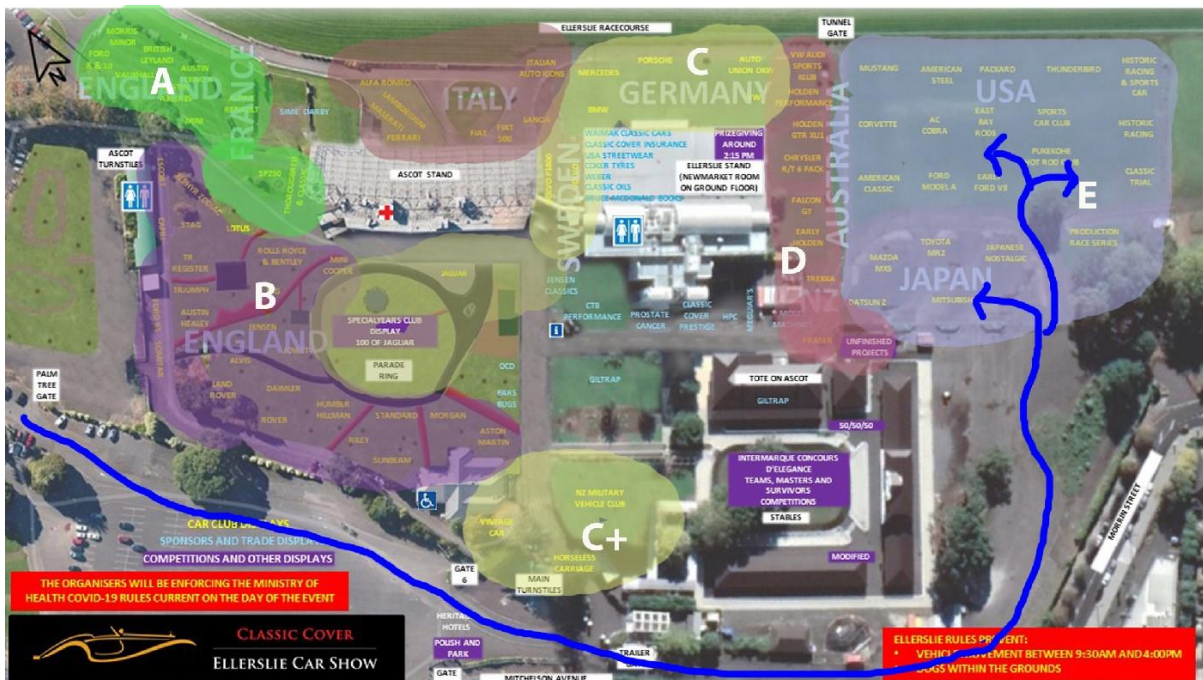

Directions to site at Ellerslie

From Greenlane Rd turn onto Ellerslie Racecourse Dr. Right at the first roundabout. Left at the second roundabout onto Palm Tree Lane.

Keep to the right of Palm Tree gate coned lane and enter via the Trailer gate. Follow the blue arrows on the below map to your designated site.

HAVE YOUR WINDSCREEN STICKER ON AND YOUR VACCINE PASS READY. MASKS RECOMMENDED.