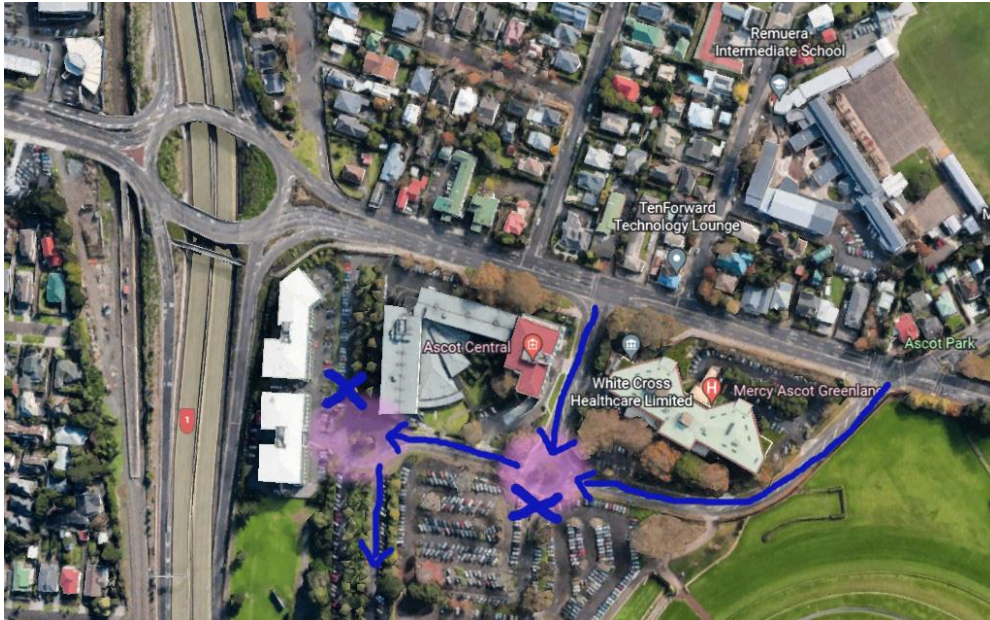

Directions to site at Ellerslie

HAVE YOUR WINDSCREEN STICKER ON.

Access from Greenlane Rd is at either set of lights. Right or straight at the first roundabout. Left at the second roundabout onto Palm Tree Lane.

Keep to the left in the Palm Tree gate coned lane.

Follow the arrows as on this map through **Gate 3** then **Gate 4** to your designated site.