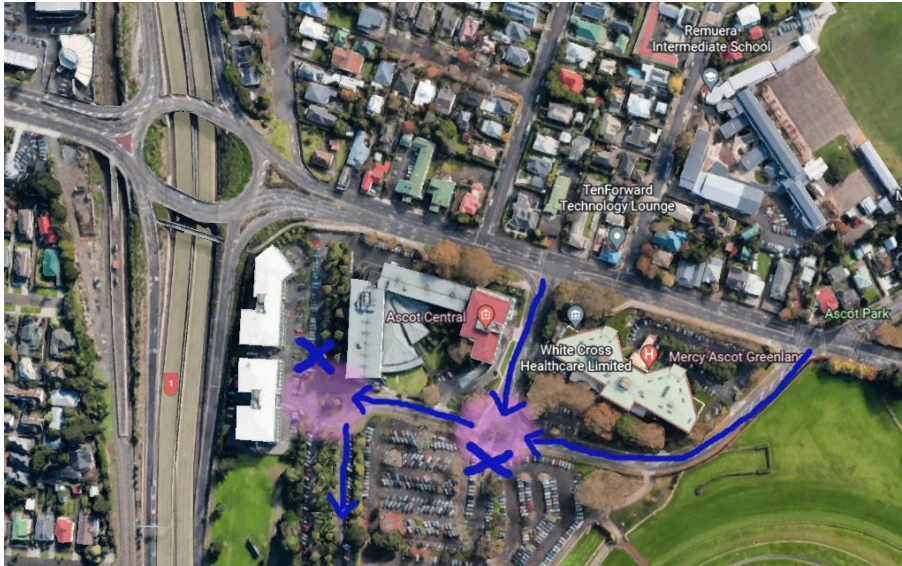

Directions to site at Ellerslie

HAVE YOUR WINDSCREEN STICKER ON.

Access from Greenlane Rd is at either set of lights. Right or straight at the first roundabout. Left at the second roundabout onto Palm Tree Lane.

Keep to the Right in the Palm Tree coned lane.

Follow the arrows as **5** on these maps through **Gate** to your designated site.