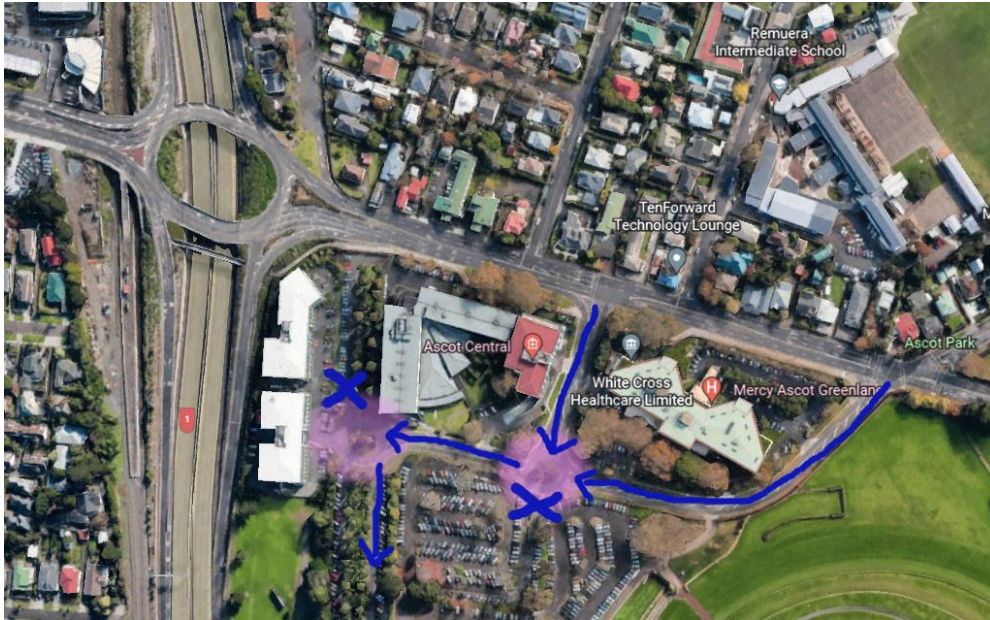

# Directions to site at Ellerslie

**HAVE YOUR WINDSCREEN STICKER ON.**

Access from Greenlane Rd is at either set of lights. Right or straight at the first roundabout. Left at the second roundabout onto Palm Tree Lane.

Keep to the right of Palm Tree gate coned lane.

Follow the arrows, as shown on this map through **Gate 7** to your designated site.