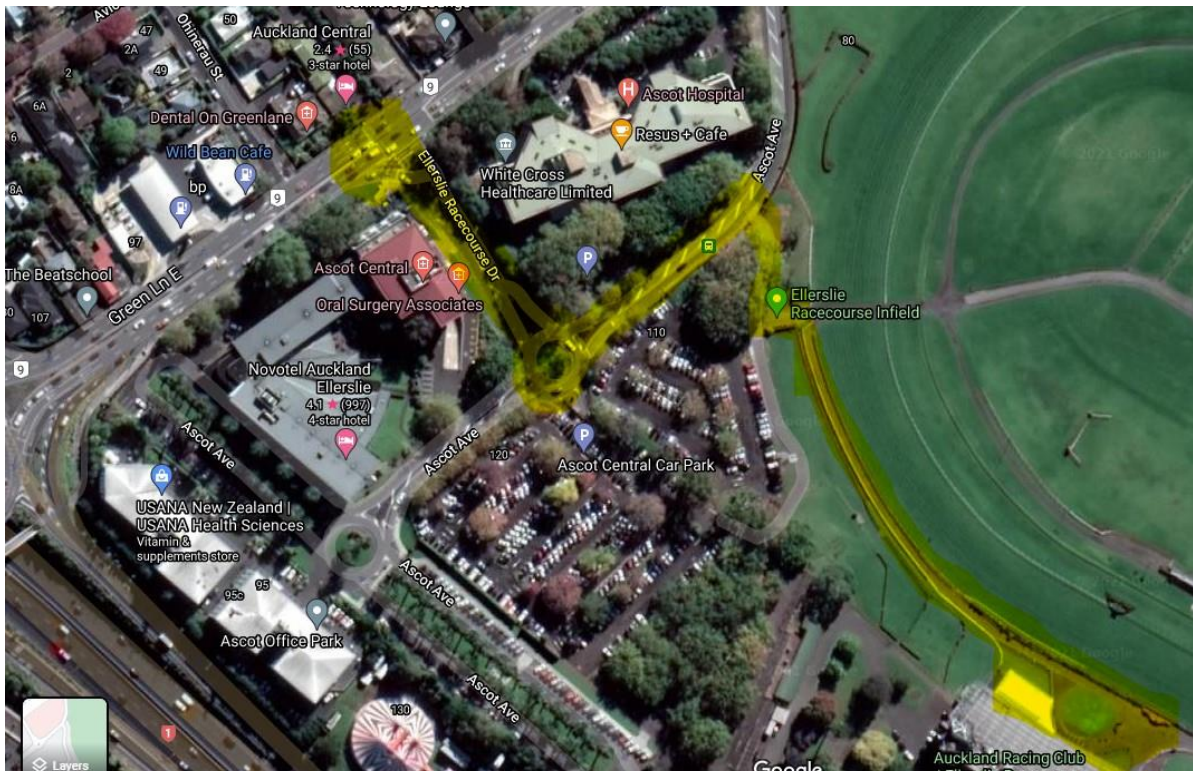

Directions to site at Ellerslie

From Greenlane Rd turn onto Ellerslie Racecourse Dr. Left at the first roundabout. Turn Right in the inner field access gate then right onto the lane before the track to access your area in front of the stand.