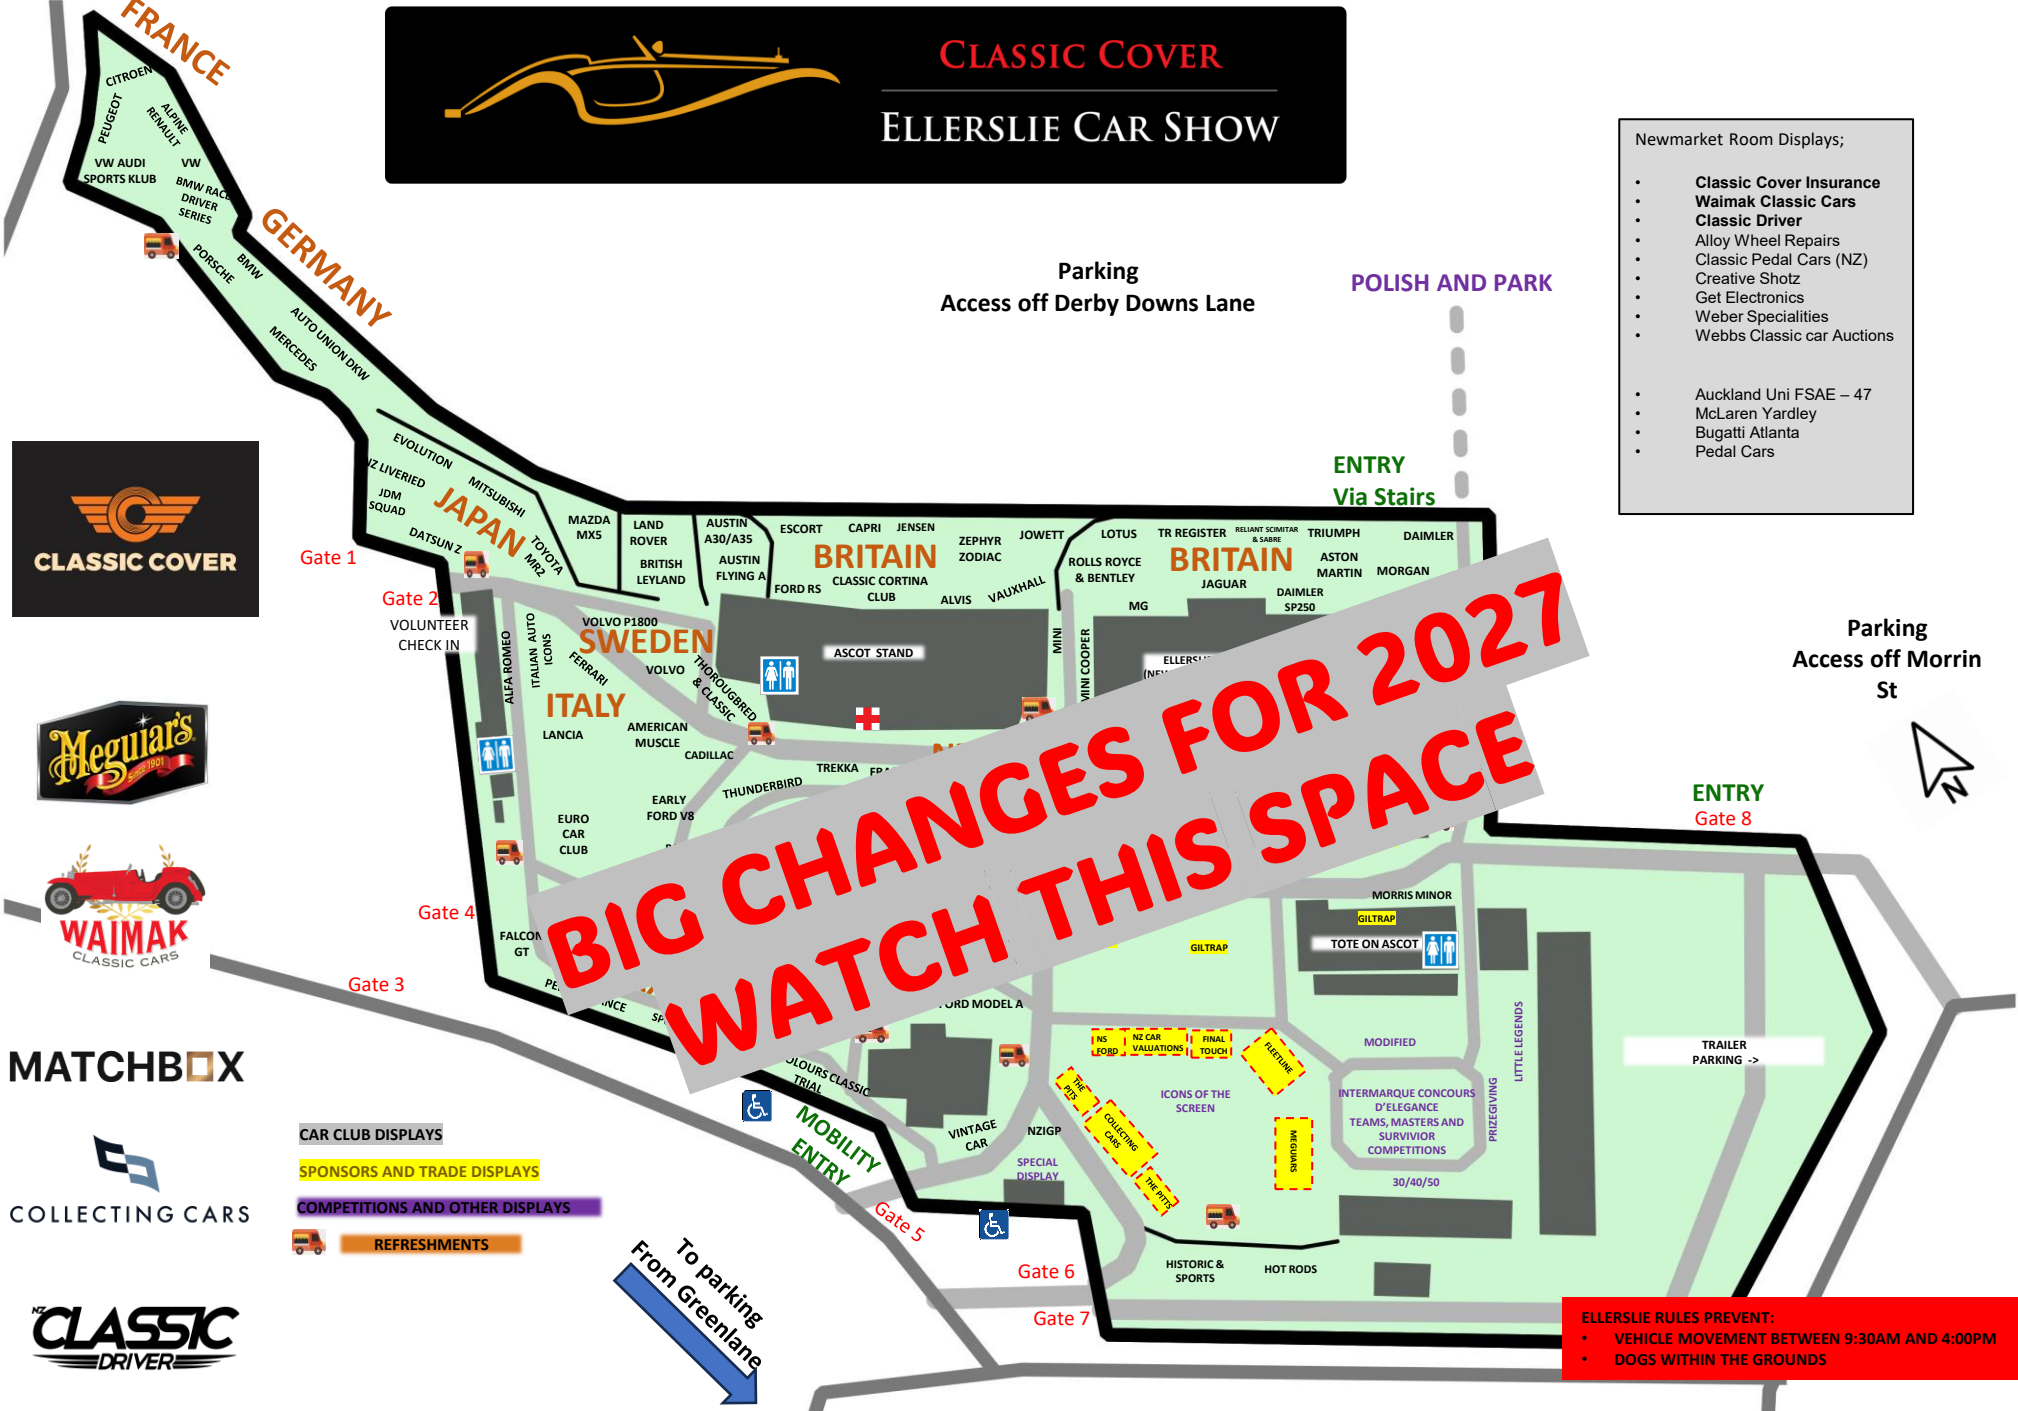

CLASSIC COVER ELLERSLIE CAR SHOW

1. Newmarket Room Displays;
2. Classic Cover Insurance
   - Waimak Classic Cars
   - Classic Driver
   - Alloy Wheel Repairs
   - Classic Pedal Cars (NZ)
   - Creative Shotz
   - Get Electronics
   - Weber Specialities
   - Webbs Classic car Auctions
4. Auckland Uni FSAE – 47
   - McLaren Yardley
   - Bugatti Atlanta
   - Pedal Cars

**BIG CHANGES FOR 2027
WATCH THIS SPACE**

MATCHBOX

- CAR CLUB DISPLAYS
- SPONSORS AND TRADE DISPLAYS
- COMPETITIONS AND OTHER DISPLAYS
- REFRESHMENTS

1. ELLERSLIE RULES PREVENT:
2. VEHICLE MOVEMENT BETWEEN 9:30AM AND 4:00PM
   - DOGS WITHIN THE GROUNDS